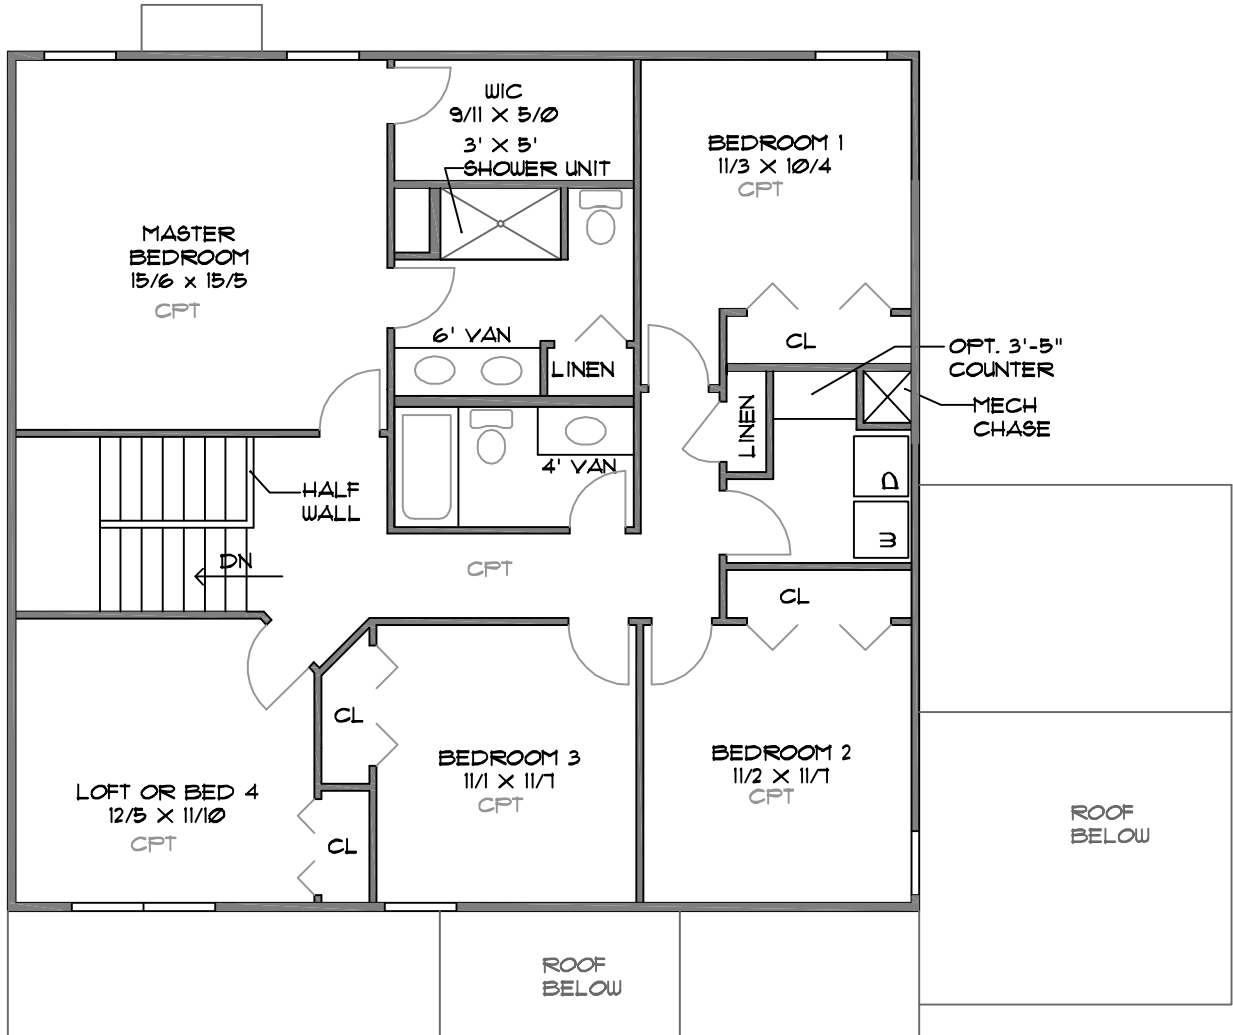

## SYCAMORE MAIN FLOOR

991 SF

SCALE: 1/8" = 1'-0"

OPTIONAL MASTER BATH

## SYCAMORE SECOND FLOOR

1326 SF

SCALE: 1/8" = 1'-0"