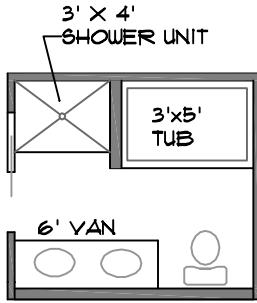

## SYCAMORE MAIN FLOOR

991 SF

SCALE: 1/8" = 1'-0"

OPTIONAL MASTER BATH

## SYCAMORE SECOND FLOOR

1326 SF

SCALE: 1/8" = 1'-0"